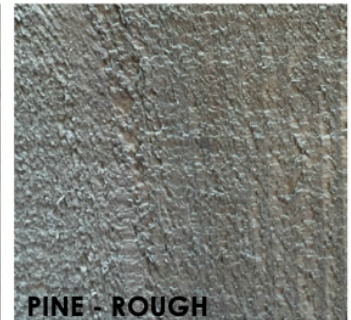

WEATHERWASH COATINGS: BUCKWILD COLOR CHART

YELLOW PINE

WHITE FIR

POPLAR

WHITE PINE

HICKORY

PONDEROSA

WHITE WOOD

PINE - ROUGH

DOUG FIR - VG

RED CEDAR - ROUGH

MAPLE

RED CEDAR - SMOOTH

ALDER

WHITE OAK

SPRUCE